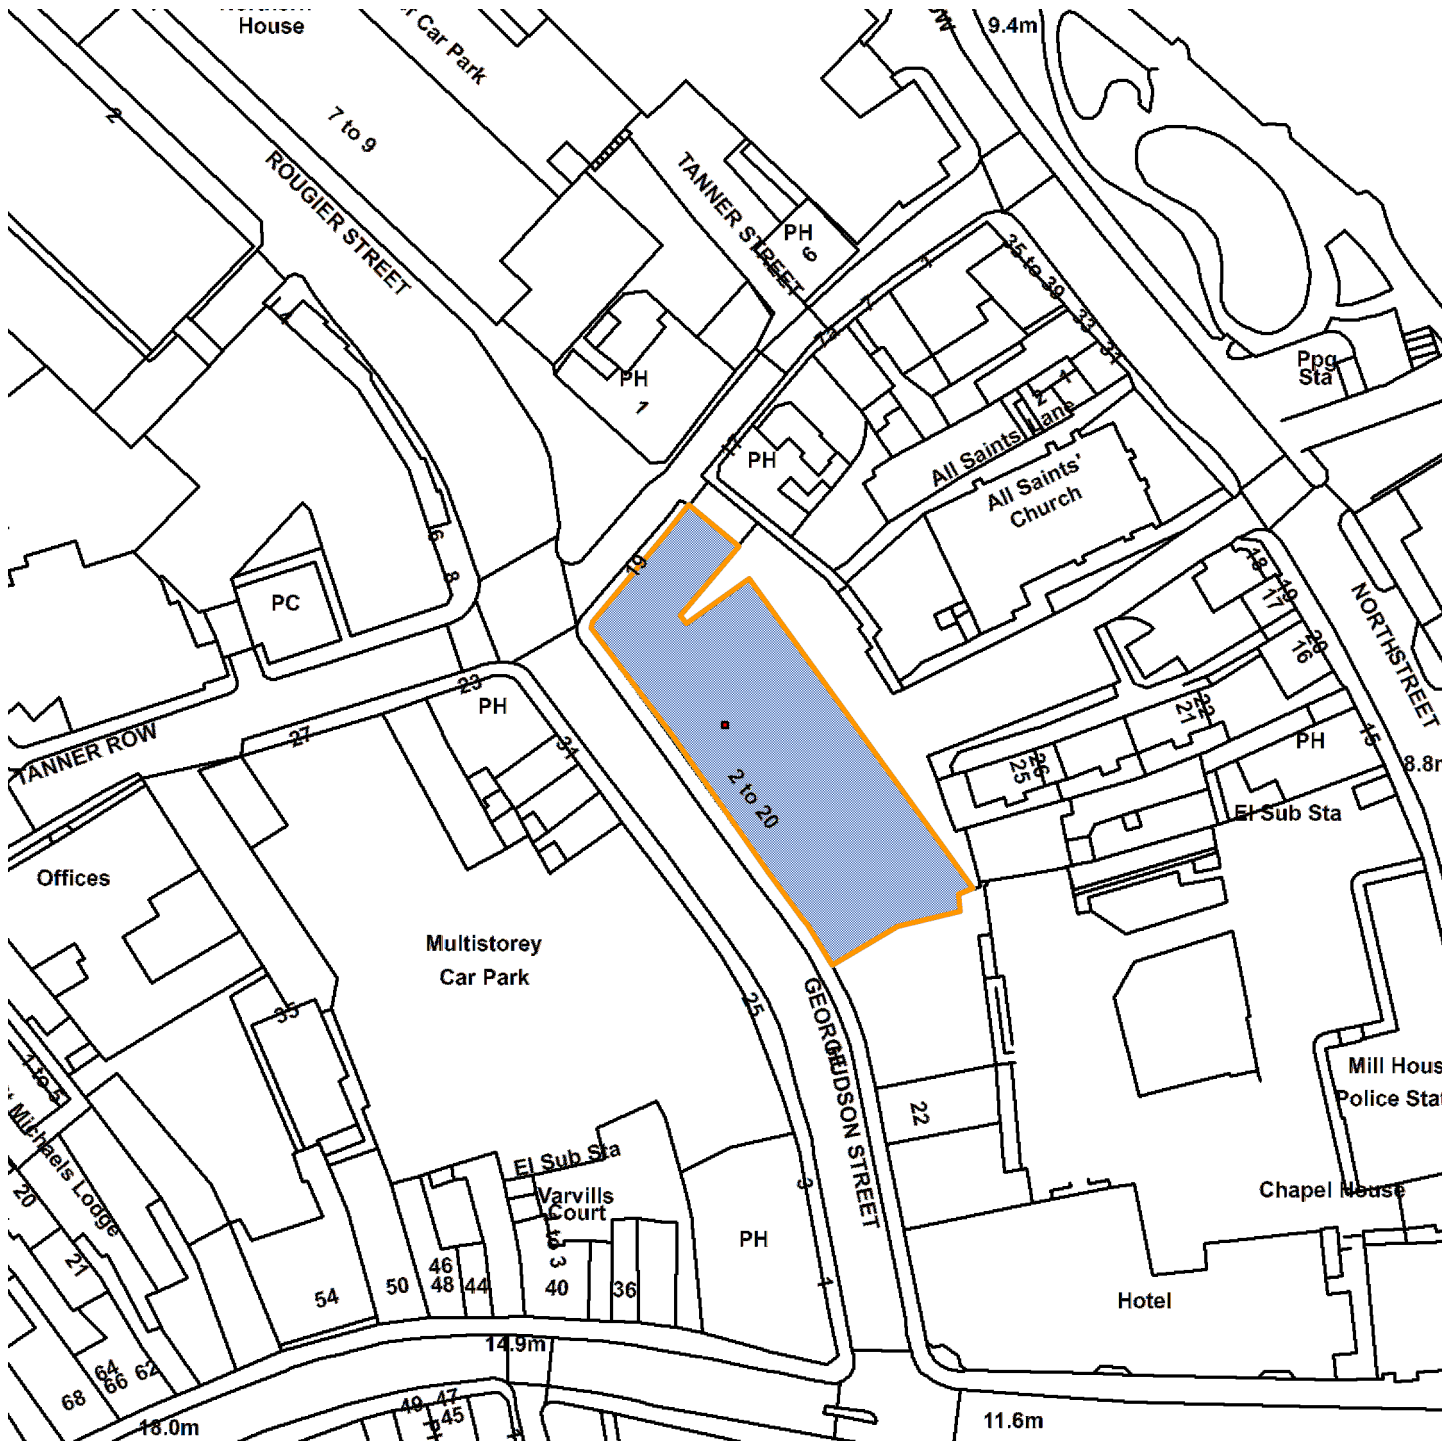

14/01383/FULM

2-14 George Hudson Street

Scale : 1:1059

Reproduced from the Ordnance Survey map with the permission of the Controller of Her Majesty's Stationery Office © Crown Copyright 2000.

Unauthorised reproduction infringes Crown Copyright and may lead to prosecution or civil proceedings.

Organisation	CYC
Department	Not Set
Comments	Site Plan
Date	09 March 2015
SLA Number	Not Set